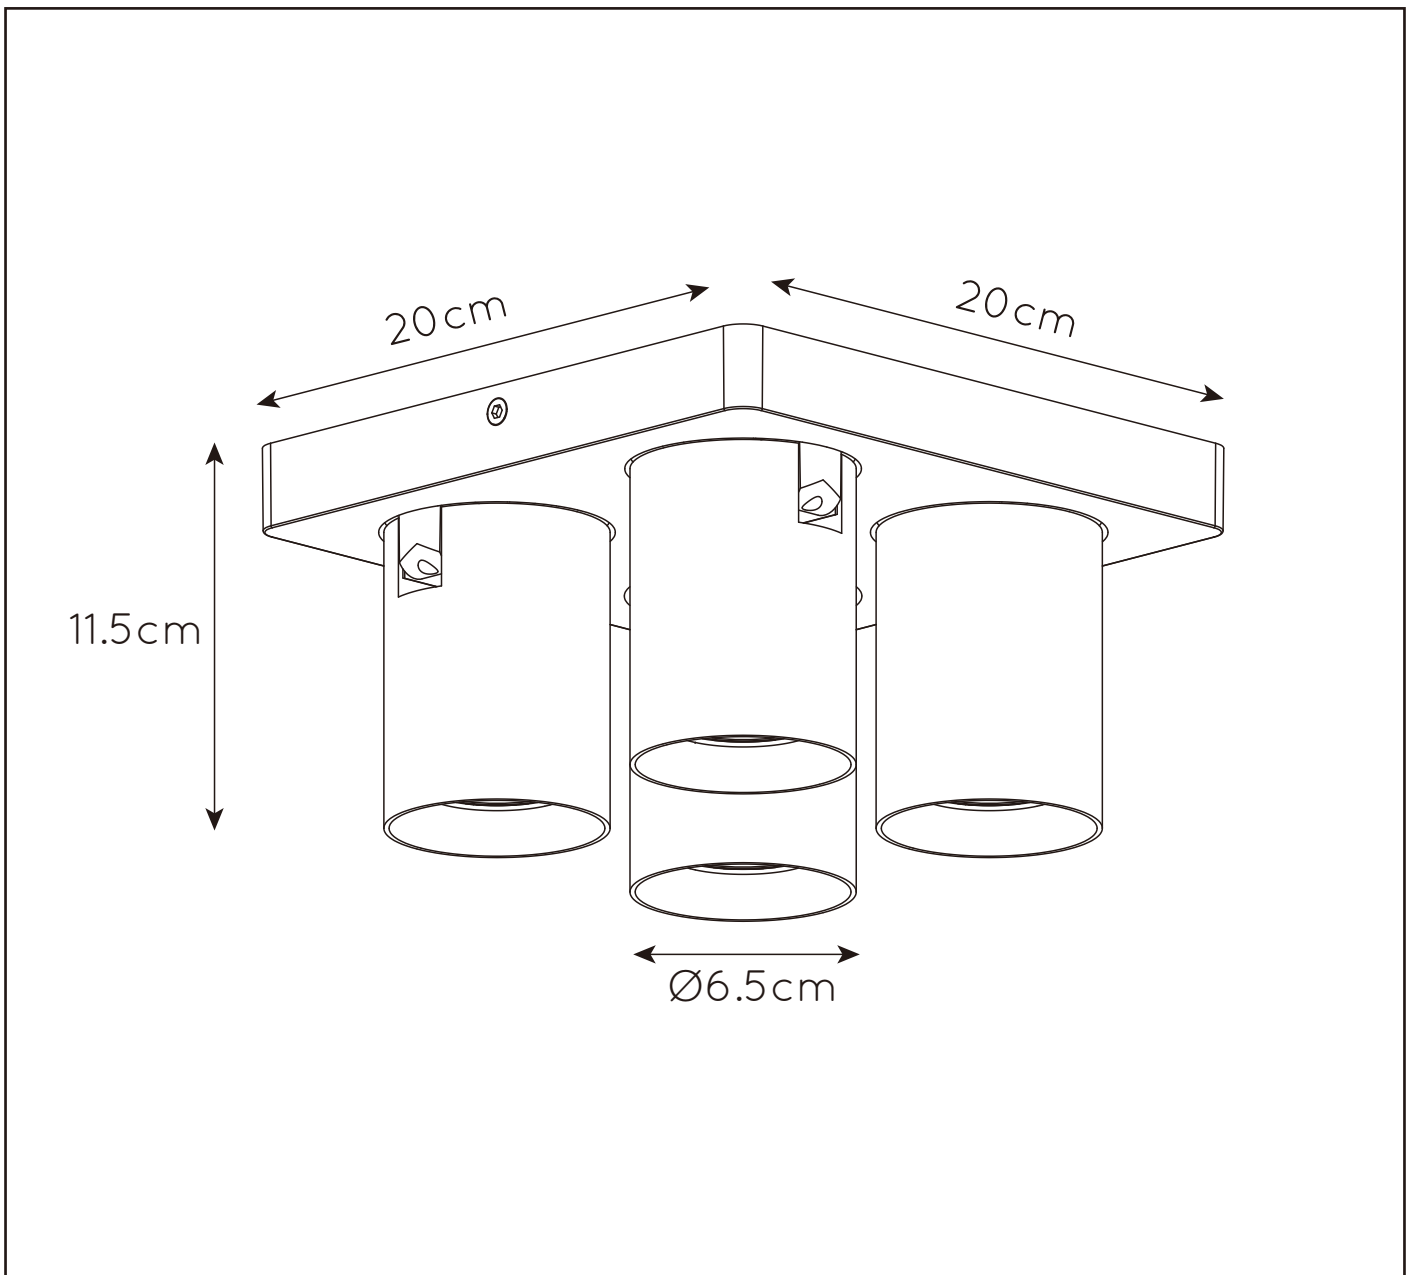

NIGEL

Item number : 09929/20/30

EAN code : 5411212092595

Item number : 09929/20/31

EAN code : 5411212092601